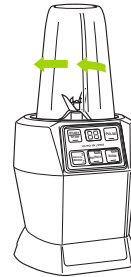

- 2.** Turn the cup upside down and lower it onto the base.

- 3.** Turn the cup clockwise to lock into place.

CLEANING

All plastic jars, lids, and blades are dishwasher safe. Place lids and blades on the TOP RACK only. **Stainless steel cup must be hand-washed.**